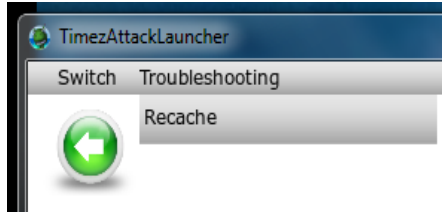

6. Under Troubleshooting in the upper left hand corner, hit 're-cache.'